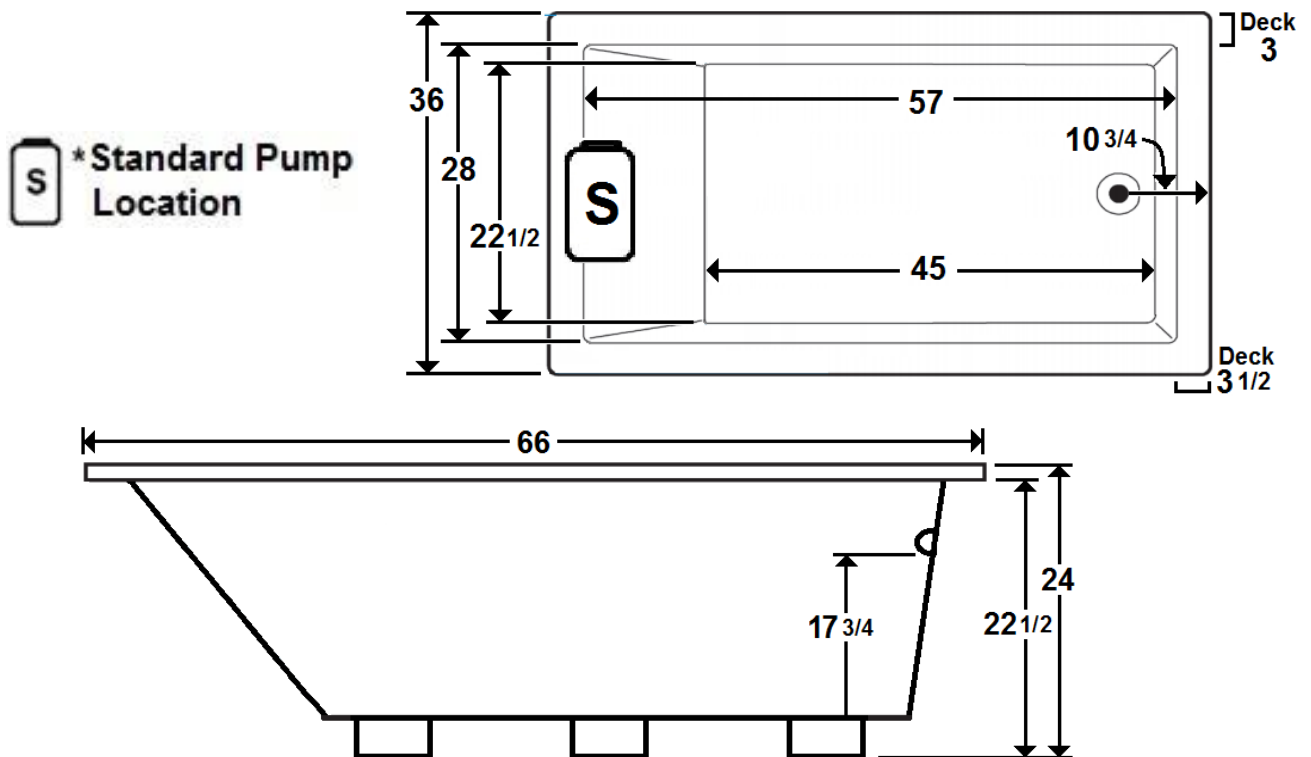

PARKER 6

66" x 36" Drop-In Acrylic Whirlpool

Model Number
6636PW064
Drop-In Air Bath in White

Features

- Color-matched jet trim
- 10 adjustable hydrotherapy jets
- Constructed of high-gloss durable acrylic
- 3-Speed control for the 13 Amp pump
- Inline heater available – LM300
- Mood light available – LM522
- Pre-leveled base for easy installation
- Can be installed as an undermount
- Made in the USA

All dimensions are +/- 1/2" and subject to change without notice

Technical Information

- Weight: 134 lbs.
- Water Depth to Overflow: 17 3/4"
- Water Operating Level:
- Water Capacity: 93 gal.
- Sump Dimension: 45" x 22 1/2"